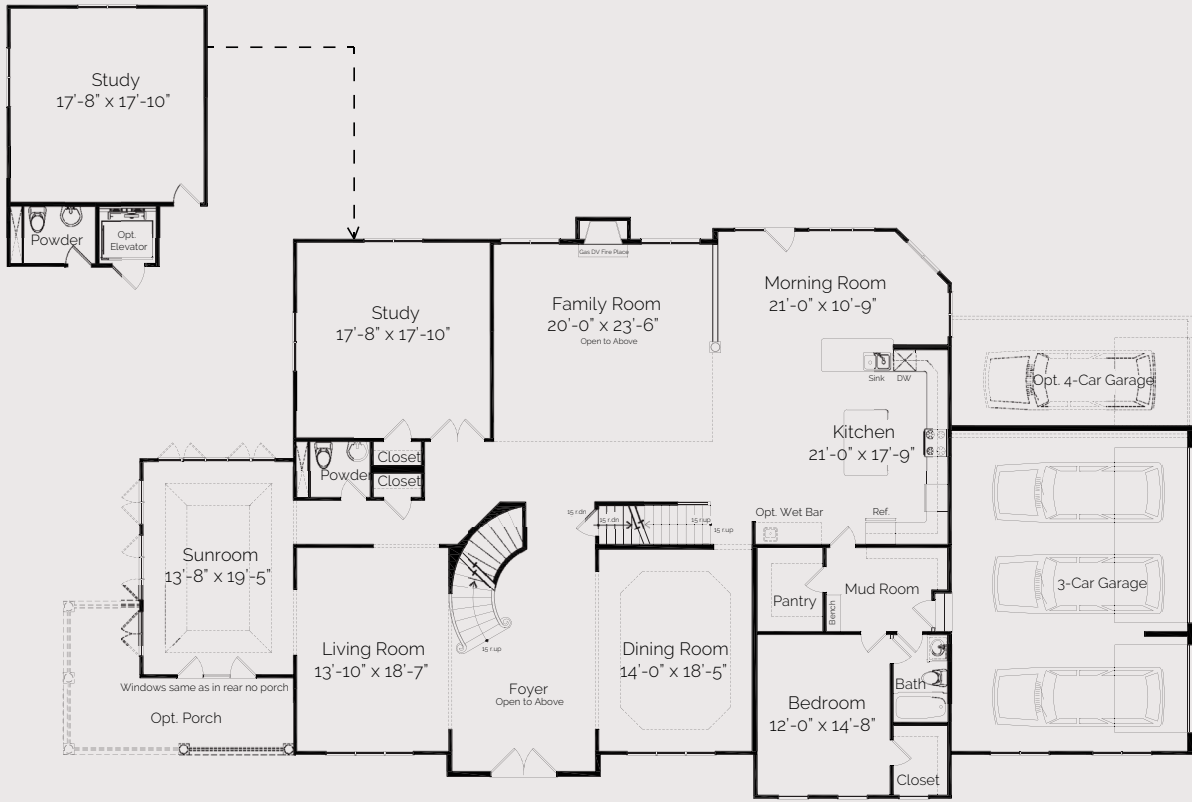

A UNI

QUELY

BALANCED

SENSE OF

EXPERIENCE

PERAST
HOMES

Revenna

AREA Total: 6,000-10,000 sq./ft.

FEATURES Bedrooms: 6-8
Baths: 6.5-9.5

First Floor

Second Floor

PERAST
HOMES