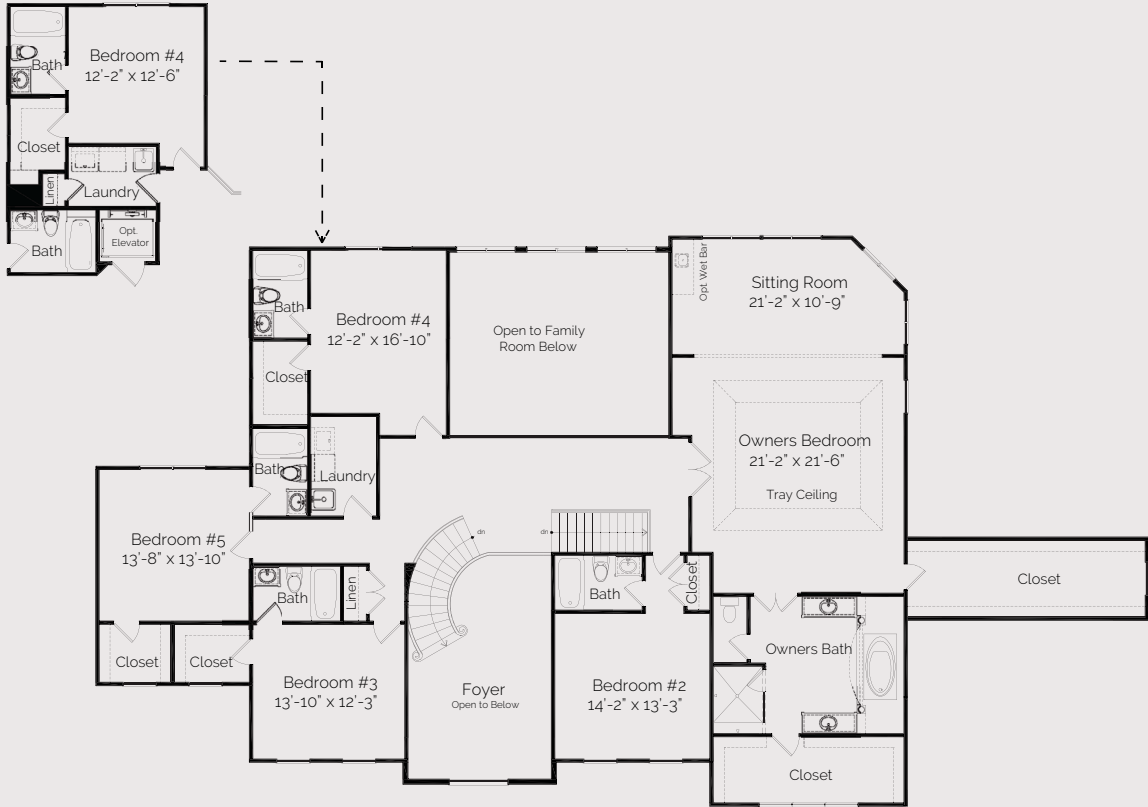

A UNI

QUELY

BALANCED

SENSE OF

EXPERIENCE

PERAST
HOMES

Revenna

AREA Total: 6,000-10,000 sq./ft.

FEATURES Bedrooms: 6-8
Baths: 6.5-9.5

First Floor

Second Floor

PERAST
HOMES