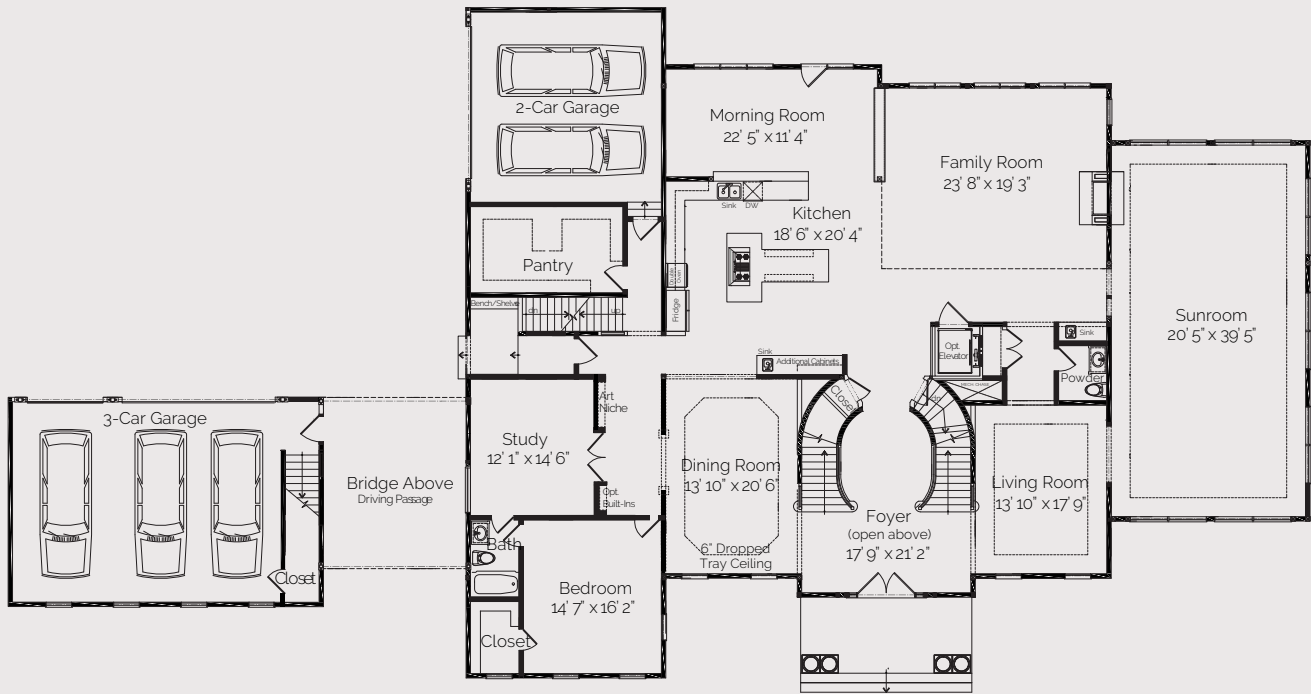

A UNI

QUELY

BALANCED

SENSE OF

EXPERIENCE

Turin

AREA Total: 9,200-10,100 sq./ft.

FEATURES Bedrooms: 8
 Baths: 6.5-10.5
 Garages: 5

First Floor

Second Floor

PERAST
HOMES