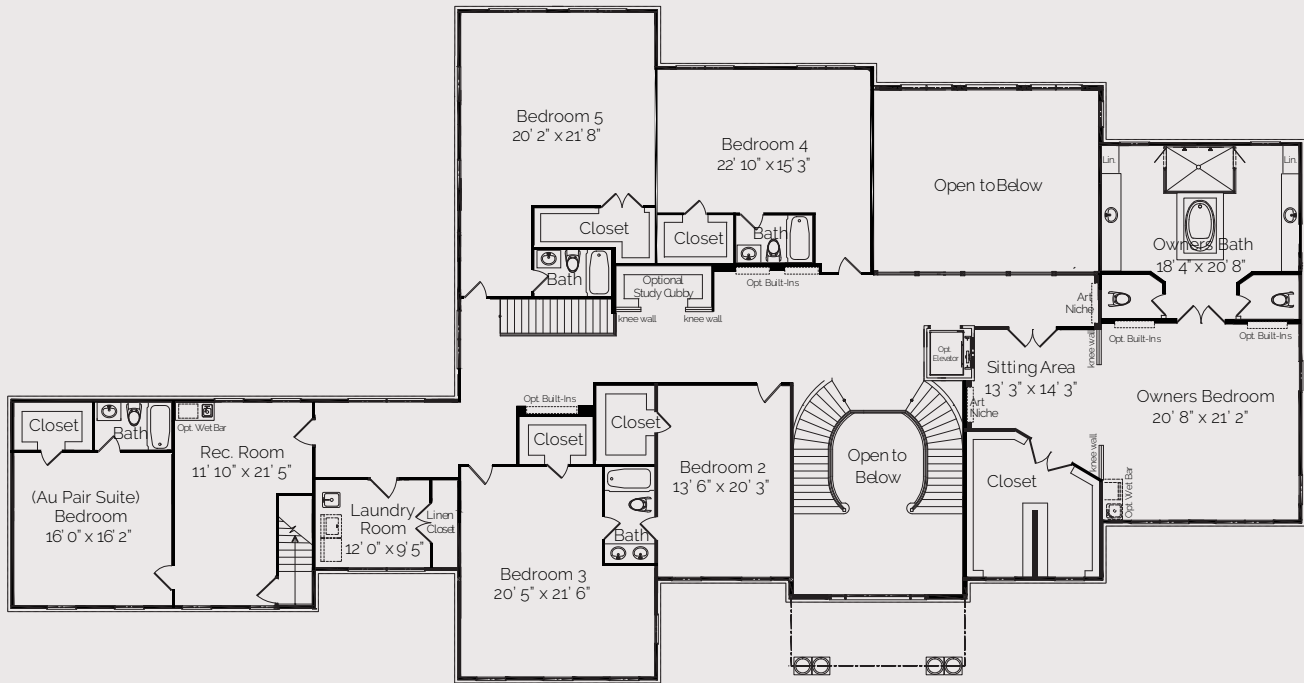

A UNI

QUELY

BALANCED

SENSE OF

EXPERIENCE

Turin

AREA Total: 9,200-10,100 sq./ft.

FEATURES Bedrooms: 8
 Baths: 6.5-10.5
 Garages: 5

First Floor

Second Floor

PERAST
HOMES