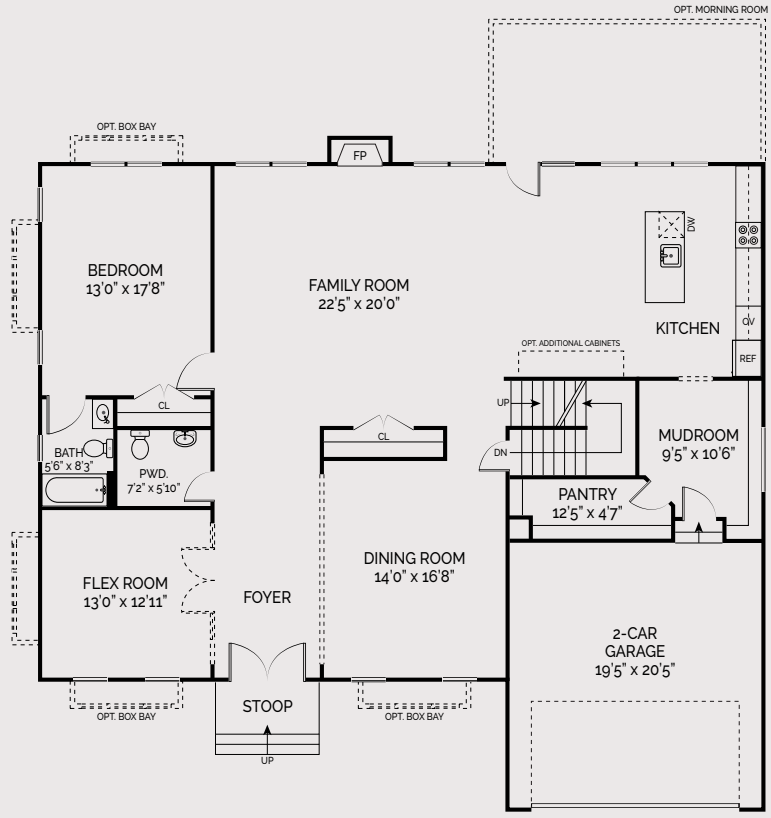

A UNI
★ QUELY BALANCED
SENSE OF EXPERIENCE PERAST HOMES

Verona

AREA Total: 4,150-5,800 sq./ft.

FEATURES Bedrooms: 5-7
 Baths: 2.5-5.5
 Garages: 2

Basement

First Floor

OPT. BATH

Second Floor