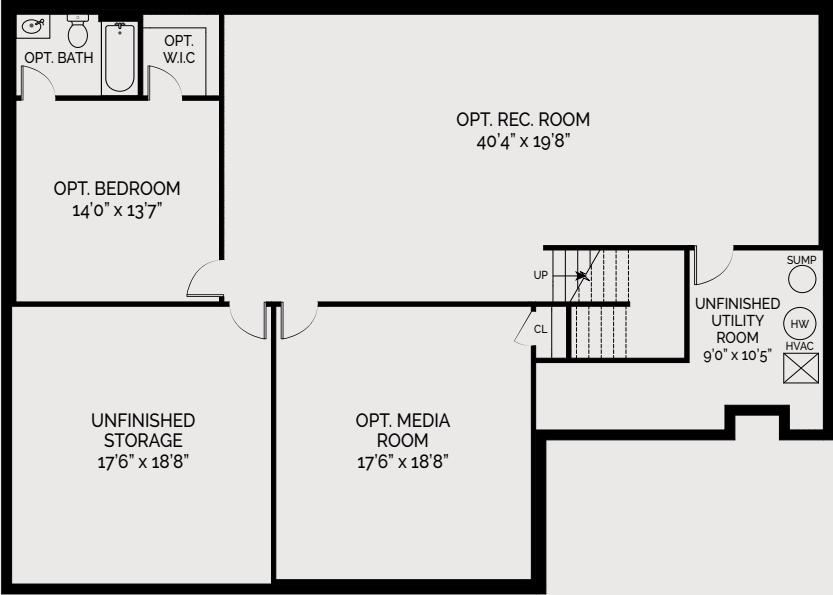

A UNI
★ QUELY BALANCED
SENSE OF EXPERIENCE PERAST HOMES

Verona

AREA Total: 4,150-5,800 sq./ft.

FEATURES Bedrooms: 5-7
 Baths: 2.5-5.5
 Garages: 2

Basement

First Floor

OPT. BATH

Second Floor