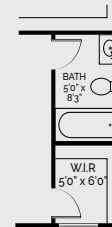

A UNI
★ QUELY BALANCED
SENSE OF EXPERIENCE PERAST HOMES

Verona

AREA Total: 4,150-5,800 sq./ft.

FEATURES Bedrooms: 5-7
 Baths: 2.5-5.5
 Garages: 2

Basement

First Floor

OPT. BATH

Second Floor