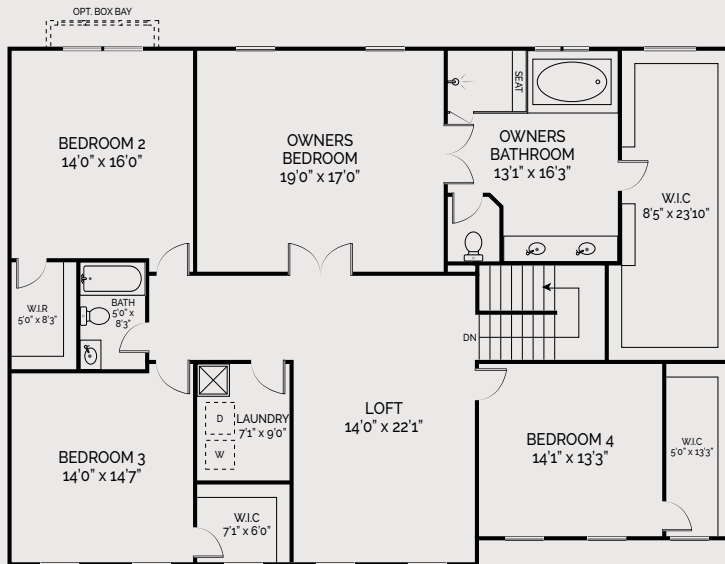

A UNI
★ QUELY BALANCED
SENSE OF EXPERIENCE PERAST HOMES

Verona

AREA Total: 4,150-5,800 sq./ft.

FEATURES Bedrooms: 5-7
 Baths: 2.5-5.5
 Garages: 2

Basement

First Floor

OPT. BATH

Second Floor